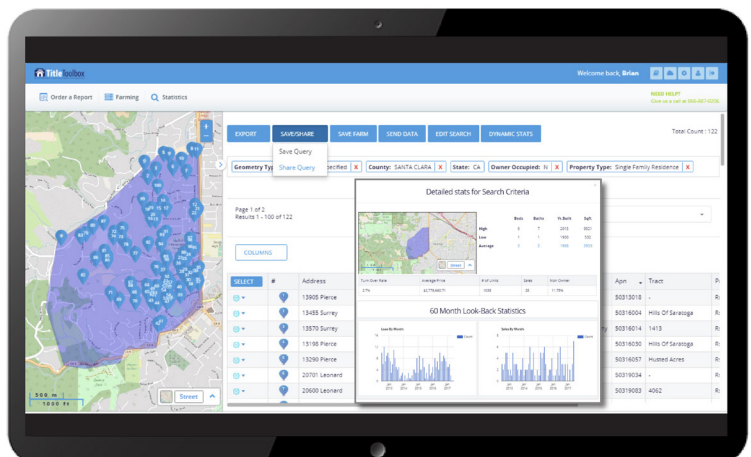

* Premier Data is provided by Benutech for a per-record fee