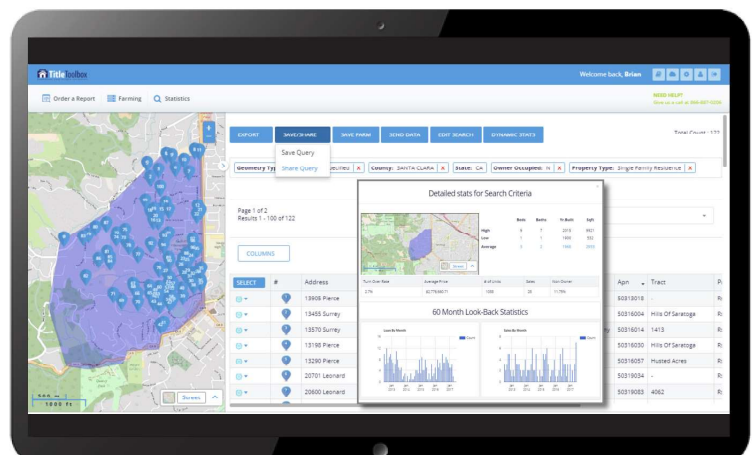

* Premier Data is provided by Benutech for a per-record fee

©2023 Anywhere Integrated Services. All rights reserved. UPWARD and the UPWARD and U Design logos are service marks of Anywhere Integrated Services.