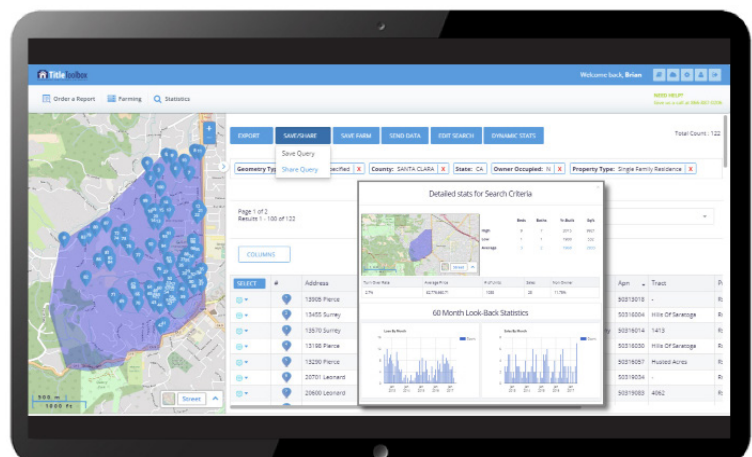

* Premier Data is provided by Benutech for a per-record fee