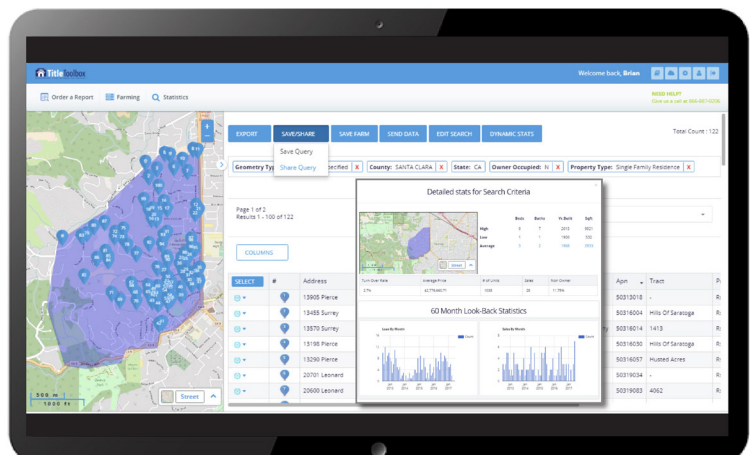

* Premier Data is provided by Benutech for a per-record fee

©2023 Anywhere Integrated Services. All rights reserved. UPWARD and the UPWARD and U Design logos are service marks of Anywhere Integrated Services.